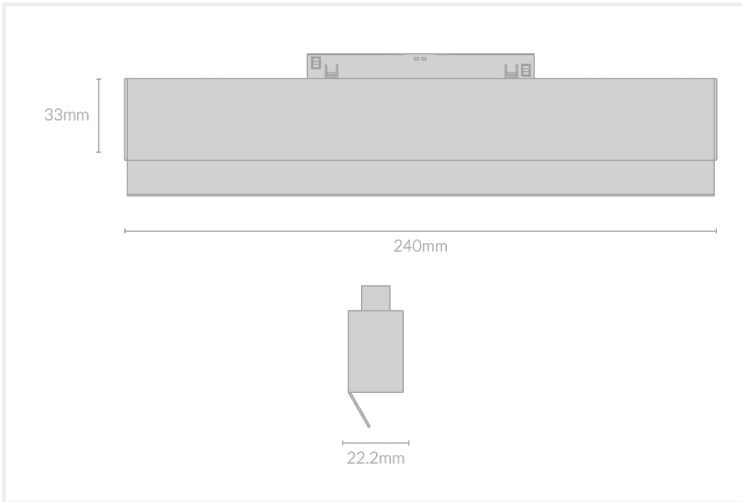

LOOR LINEAR WALL WASH 240

LOOR.LWW240.12.BLK..40.8.

Collections, Loor, Track Mounted

Mounting	48V Magnetic Track
Wattage	12W
Voltage	DC48V
Dimensions	(W) 22.2mm x (H) 33mm x (L) 240mm
Finish	Black
CCT	4000K
Beam Angle	8°
Material	Aluminium
IP Rating	IP20
Luminous Flux	840lm
CRI	>92+
Colour Deviation	<2 SDCM
Lifetime	50,000 hours
Warranty	5 years
Driver	Remote