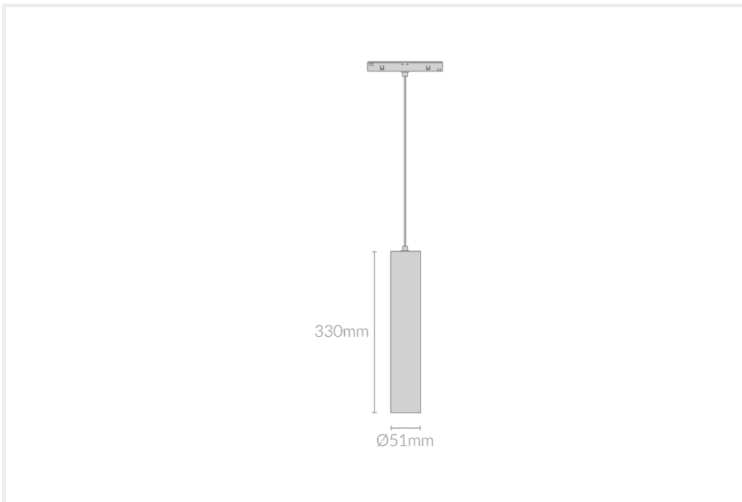

# LOOR PENDANT 55

LOOR.LP55.15.BLK..27.38.

Collections, Loor, Track Mounted

<b>Mounting</b>	48V Magnetic Track
<b>Voltage</b>	DC48V
<b>Wattage</b>	15W
<b>Dimensions</b>	(D) Ø38mm x (L) 300mm
<b>Overall Length</b>	211mm
<b>Finish</b>	Black
<b>Inner Trim Finish</b>	Brass
<b>CCT</b>	2700K
<b>Beam Angle</b>	38°
<b>Material</b>	Aluminium
<b>IP Rating</b>	IP20
<b>Luminous Flux</b>	1005lm
<b>CRI</b>	>92+
<b>Colour Deviation</b>	<2 SDCM
<b>Lifetime</b>	50,000 hours
<b>Warranty</b>	5 years
<b>Driver</b>	Remote

## Control Gear