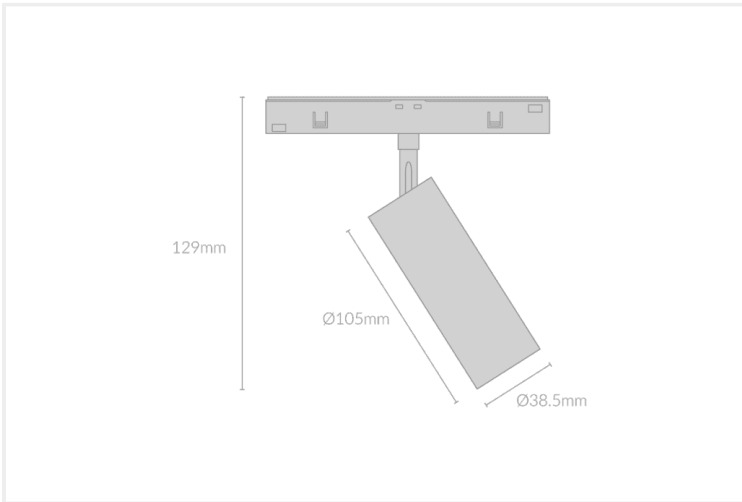

LOOR SPOT ONE 38

LOOR.S038.10.BLK.BLK.27.36.

Collections, Loor, Track Mounted

| | |
|--------------------------|-----------------------|
| Mounting | 48V Magnetic Track |
| Wattage | 10W |
| Voltage | DC48V |
| Dimensions | (D) Ø38mm x (L) 110mm |
| Overall Length | 164mm |
| Finish | Black |
| Inner Trim Finish | Black |
| CCT | 2700K |
| Beam Angle | 36° |
| Material | Aluminium |
| IP Rating | IP20 |
| Luminous Flux | 780lm |
| CRI | >92+ |
| Colour Deviation | <2 SDCM |
| Lifetime | 50,000 hours |
| Driver | Remote |