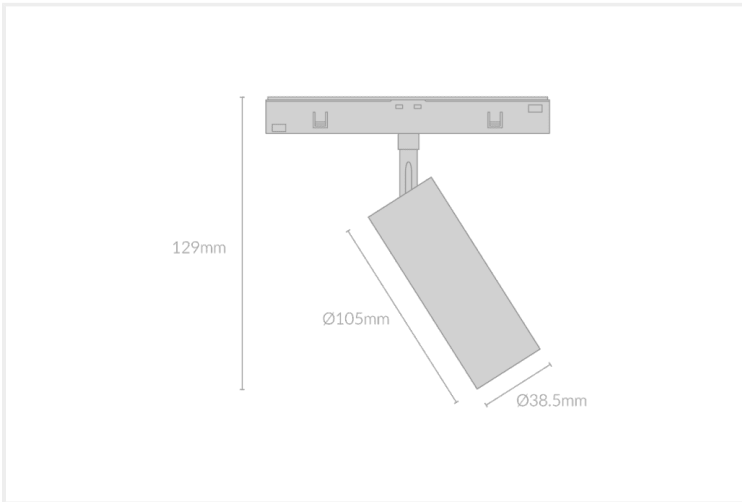

# LOOR SPOT ONE 38

LOOR.S038.10.BLK.BLK.27..

Collections, Loor, Track Mounted

<b>Mounting</b>	48V Magnetic Track
<b>Wattage</b>	10W
<b>Voltage</b>	DC48V
<b>Dimensions</b>	(D) Ø38mm x (L) 110mm
<b>Overall Length</b>	164mm
<b>Finish</b>	Black
<b>Inner Trim Finish</b>	Black
<b>CCT</b>	2700K
<b>Beam Angle</b>	18°
<b>Material</b>	Aluminium
<b>IP Rating</b>	IP20
<b>Luminous Flux</b>	780lm
<b>CRI</b>	>92+
<b>Colour Deviation</b>	<2 SDCM
<b>Lifetime</b>	50,000 hours
<b>Driver</b>	Remote

## Control Gear