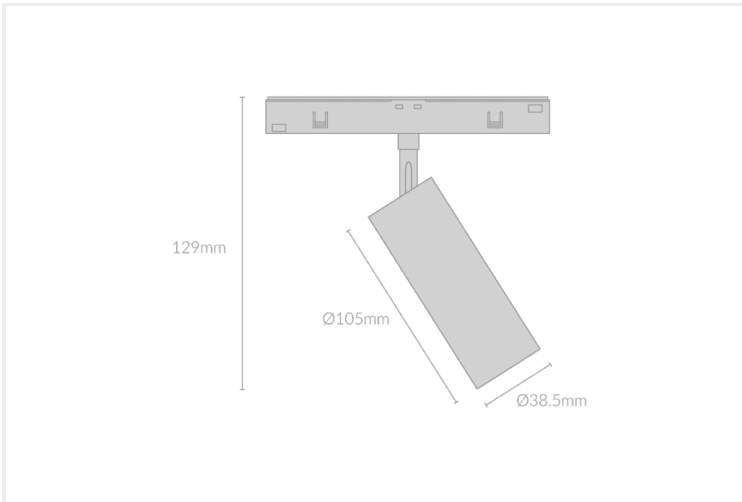

# LOOR SPOT ONE 38

LOOR.S038.10.BLK.BLK.30.36.

Collections, Loor, Track Mounted

<b>Mounting</b>	48V Magnetic Track
<b>Wattage</b>	10W
<b>Voltage</b>	DC48V
<b>Dimensions</b>	(D) Ø38mm x (L) 110mm
<b>Overall Length</b>	164mm
<b>Finish</b>	Black
<b>Inner Trim Finish</b>	Black
<b>CCT</b>	3000K
<b>Beam Angle</b>	36°
<b>Material</b>	Aluminium
<b>IP Rating</b>	IP20
<b>Luminous Flux</b>	780lm
<b>CRI</b>	>92+
<b>Colour Deviation</b>	<2 SDCM
<b>Lifetime</b>	50,000 hours
<b>Driver</b>	Remote

## Control Gear