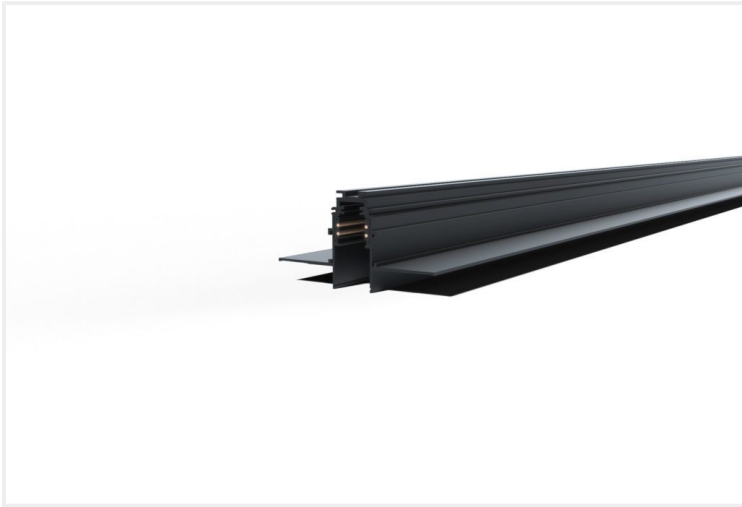

# LOOR TRACK R7255

LOOR.TRKR7255..BLK....

Collections, Loor, Track Mounted

<b>Mounting</b>	Trimless
<b>Voltage</b>	DC48V
<b>Dimensions</b>	(W) 72mm x (H) 55mm
<b>Length</b>	2000mm
<b>Finish</b>	Black
<b>Material</b>	Aluminium
<b>IP Rating</b>	IP20
<b>Accessories</b>	
<b>Warranty</b>	5 years
<b>Driver</b>	Remote

## Control Gear

## Accessories

LOOR.TRKR7255		BLK				
PRODUCT NAME	WATTAGE	FINISH	INNER TRIM FINISH	CCT	BEAM ANGLE	CONTROL GEAR