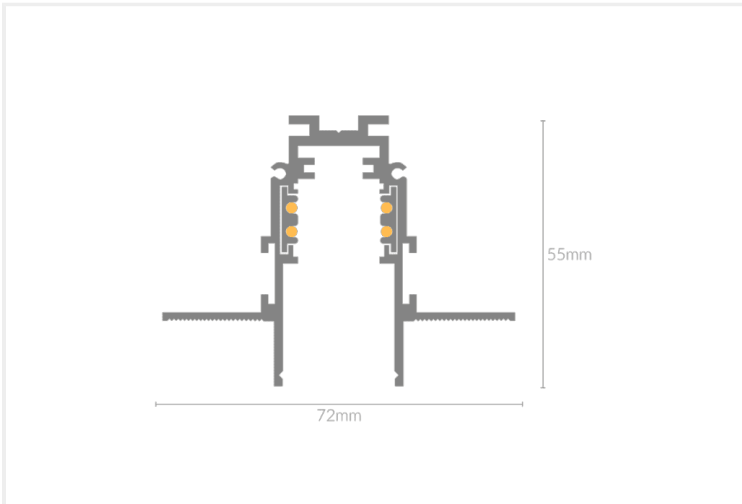

# LOOR TRACK R7255

LOOR.TRKR7255..BLK....

Collections, Loor, Track Mounted

<b>Mounting</b>	Trimless
<b>Voltage</b>	DC48V
<b>Dimensions</b>	(W) 72mm x (H) 55mm
<b>Length</b>	2000mm
<b>Finish</b>	Black
<b>Material</b>	Aluminium
<b>IP Rating</b>	IP20
<b>Accessories</b>	
<b>Warranty</b>	5 years
<b>Driver</b>	Remote

## Control Gear

## Accessories

LOOR.TRKR7255		BLK				
PRODUCT NAME	WATTAGE	FINISH	INNER TRIM FINISH	CCT	BEAM ANGLE	CONTROL GEAR