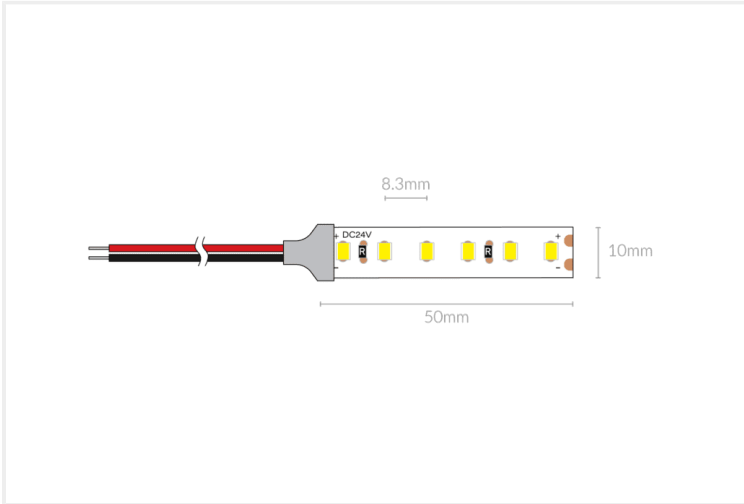

# LYNE STANDARD 4.8

LYNE.ST48.48...27.120.

Linear Systems

<b>Wattage</b>	4.8W/m
<b>Voltage</b>	DC24V
<b>Dimensions</b>	(W) 10mm
<b>Cut Length</b>	50mm
<b>CCT</b>	2700K
<b>Beam Angle</b>	120°
<b>IP Rating</b>	IP20
<b>Luminous Flux</b>	504lm/m
<b>CRI</b>	>92+
<b>Colour Deviation</b>	<3 SDCM
<b>Warranty</b>	5 years
<b>Luminaires Type</b>	Linear Systems - Linear Light Source
<b>Driver</b>	Remote

## Control Gear