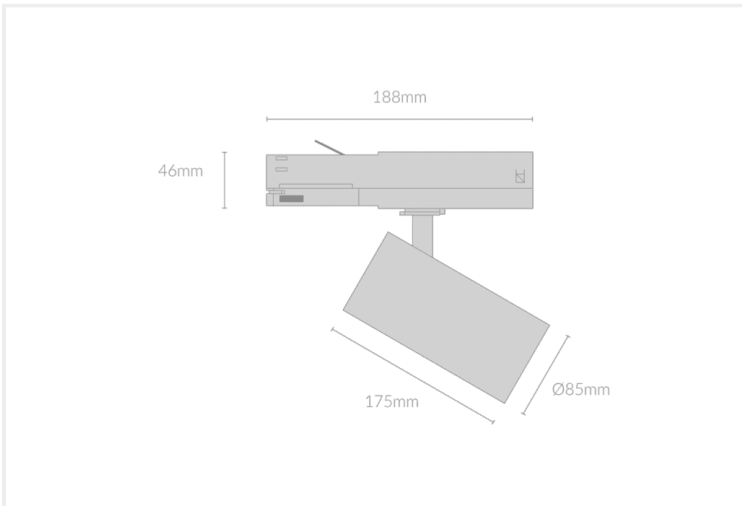

# MINO SPOT 85

MINO.S85.35.BLK.BLK.27.24.

Track Mounted

<b>Mounting</b>	Track 3-Circuit
<b>Wattage</b>	35W
<b>Voltage</b>	240V
<b>Dimensions</b>	(D) Ø85mm x (L) 175mm
<b>Finish</b>	Black
<b>Inner Trim Finish</b>	Black
<b>CCT</b>	2700K
<b>Beam Angle</b>	24°
<b>Material</b>	Aluminium
<b>IP Rating</b>	IP20
<b>Luminous Flux</b>	3025lm
<b>CRI</b>	>92+
<b>Colour Deviation</b>	<2 SDCM
<b>Lifetime</b>	50,000 hours
<b>Driver</b>	Remote

## Control Gear