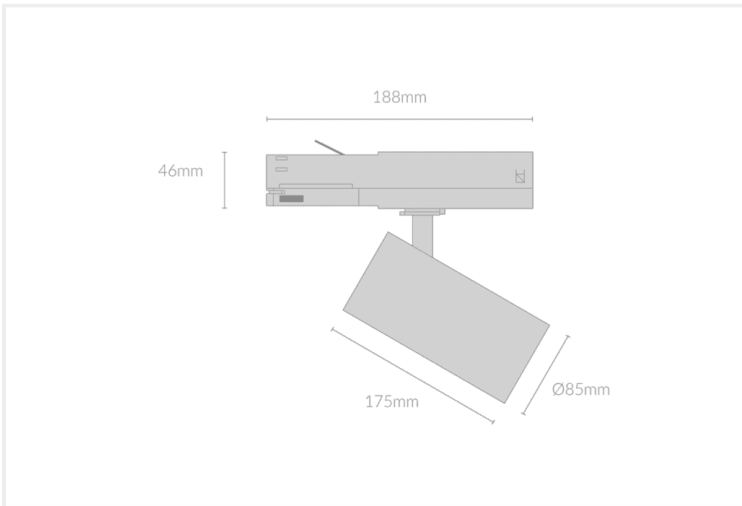

# MINO SPOT 85

MINO.S85.35.BLK.BLK.27.60.

Track Mounted

<b>Mounting</b>	Track 3-Circuit
<b>Wattage</b>	35W
<b>Voltage</b>	240V
<b>Dimensions</b>	(D) Ø85mm x (L) 175mm
<b>Finish</b>	Black
<b>Inner Trim Finish</b>	Black
<b>CCT</b>	2700K
<b>Beam Angle</b>	60°
<b>Material</b>	Aluminium
<b>IP Rating</b>	IP20
<b>Luminous Flux</b>	3025lm
<b>CRI</b>	>92+
<b>Colour Deviation</b>	<2 SDCM
<b>Lifetime</b>	50,000 hours
<b>Driver</b>	Remote

## Control Gear