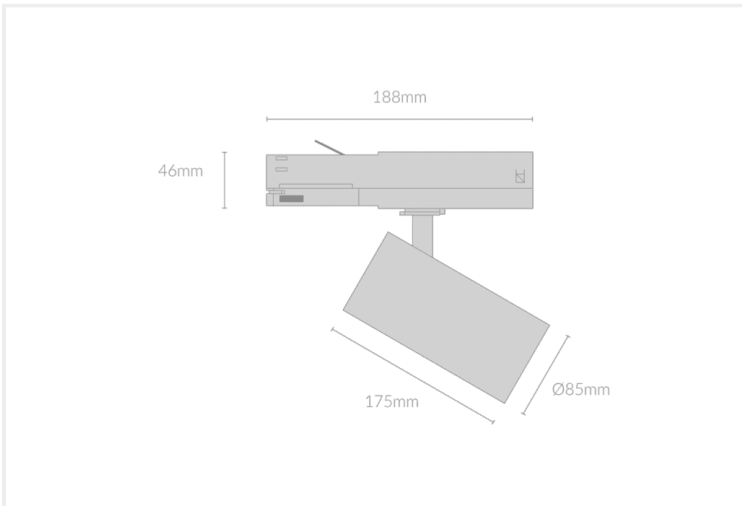

# MINO SPOT 85

MINO.S85.35.BLK.BLK.30.15.

Track Mounted

<b>Mounting</b>	Track 3-Circuit
<b>Wattage</b>	35W
<b>Voltage</b>	240V
<b>Dimensions</b>	(D) Ø85mm x (L) 175mm
<b>Finish</b>	Black
<b>Inner Trim Finish</b>	Black
<b>CCT</b>	3000K
<b>Beam Angle</b>	15°
<b>Material</b>	Aluminium
<b>IP Rating</b>	IP20
<b>Luminous Flux</b>	3025lm
<b>CRI</b>	>92+
<b>Colour Deviation</b>	<2 SDCM
<b>Lifetime</b>	50,000 hours
<b>Driver</b>	Remote

## Control Gear