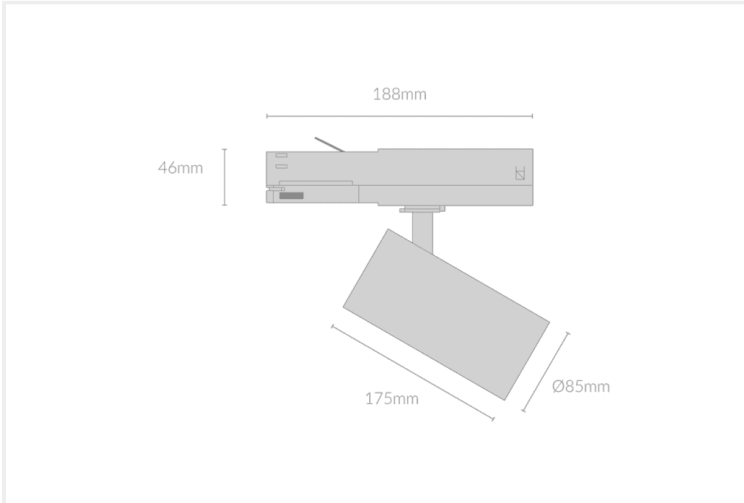

# MINO SPOT 85

MINO.S85.35.BLK.BLK.30.60.

Track Mounted

<b>Mounting</b>	Track 3-Circuit
<b>Wattage</b>	35W
<b>Voltage</b>	240V
<b>Dimensions</b>	(D) Ø85mm x (L) 175mm
<b>Finish</b>	Black
<b>Inner Trim Finish</b>	Black
<b>CCT</b>	3000K
<b>Beam Angle</b>	60°
<b>Material</b>	Aluminium
<b>IP Rating</b>	IP20
<b>Luminous Flux</b>	3025lm
<b>CRI</b>	>92+
<b>Colour Deviation</b>	<2 SDCM
<b>Lifetime</b>	50,000 hours
<b>Driver</b>	Remote

## Control Gear