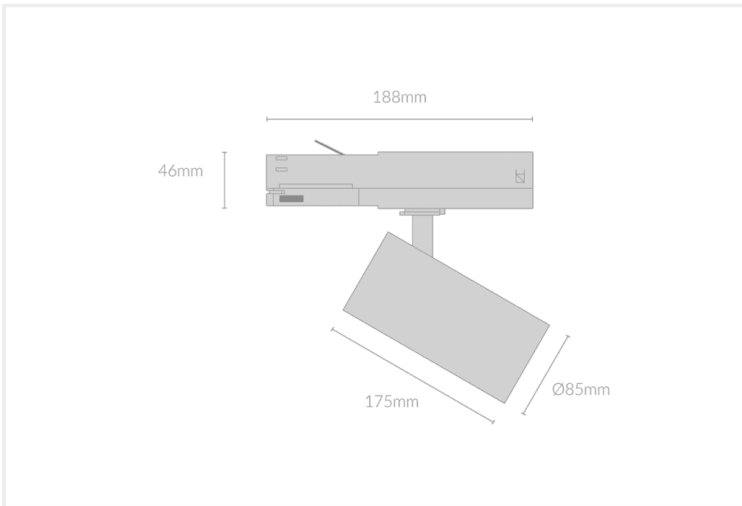

# MINO SPOT 85

MINO.S85.35.WHT.BLK.30.60.

Track Mounted

<b>Mounting</b>	Track 3-Circuit
<b>Wattage</b>	35W
<b>Voltage</b>	240V
<b>Dimensions</b>	(D) Ø85mm x (L) 175mm
<b>Finish</b>	White
<b>Inner Trim Finish</b>	Black
<b>CCT</b>	3000K
<b>Beam Angle</b>	60°
<b>Material</b>	Aluminium
<b>IP Rating</b>	IP20
<b>Luminous Flux</b>	3025lm
<b>CRI</b>	>92+
<b>Colour Deviation</b>	<2 SDCM
<b>Lifetime</b>	50,000 hours
<b>Driver</b>	Remote

## Control Gear