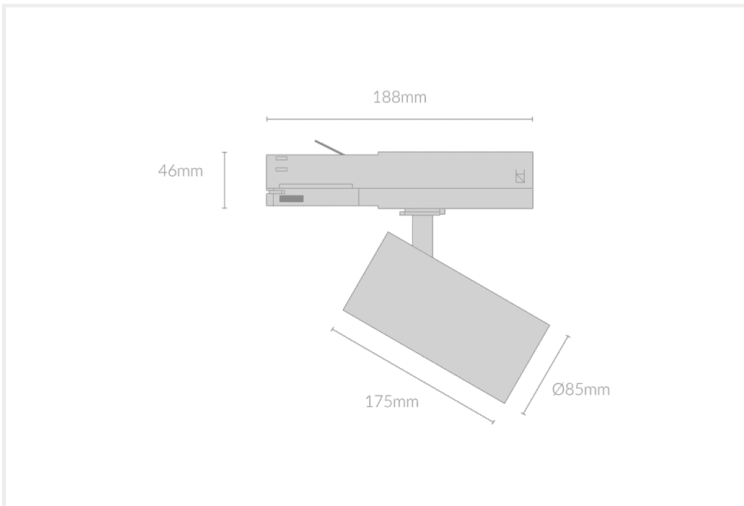

# MINO SPOT 85

MINO.S85.35.WHT.BLK.40.60.

Track Mounted

<b>Mounting</b>	Track 3-Circuit
<b>Wattage</b>	35W
<b>Voltage</b>	240V
<b>Dimensions</b>	(D) Ø85mm x (L) 175mm
<b>Finish</b>	White
<b>Inner Trim Finish</b>	Black
<b>CCT</b>	4000K
<b>Beam Angle</b>	60°
<b>Material</b>	Aluminium
<b>IP Rating</b>	IP20
<b>Luminous Flux</b>	3025lm
<b>CRI</b>	>92+
<b>Colour Deviation</b>	<2 SDCM
<b>Lifetime</b>	50,000 hours
<b>Driver</b>	Remote

## Control Gear