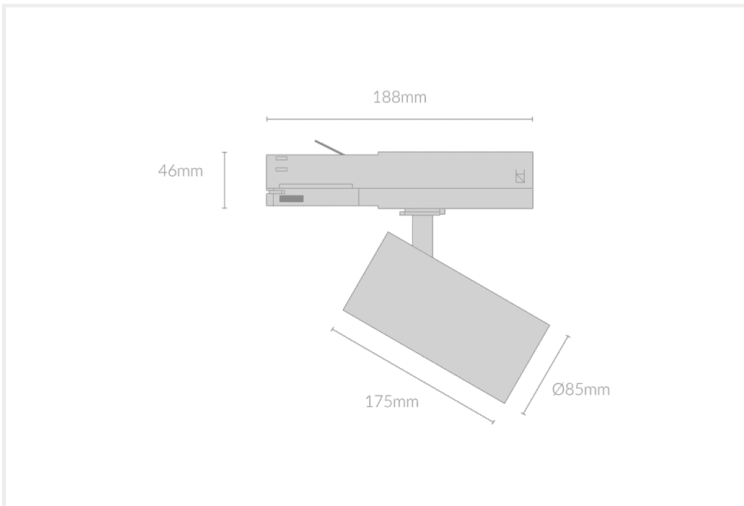

# MINO SPOT 85

MINO.S85.35.WHT.WHT.40.15.

Track Mounted

<b>Mounting</b>	Track 3-Circuit
<b>Wattage</b>	35W
<b>Voltage</b>	240V
<b>Dimensions</b>	(D) Ø85mm x (L) 175mm
<b>Finish</b>	White
<b>Inner Trim Finish</b>	White
<b>CCT</b>	4000K
<b>Beam Angle</b>	15°
<b>Material</b>	Aluminium
<b>IP Rating</b>	IP20
<b>Luminous Flux</b>	3025lm
<b>CRI</b>	>92+
<b>Colour Deviation</b>	<2 SDCM
<b>Lifetime</b>	50,000 hours
<b>Driver</b>	Remote

## Control Gear