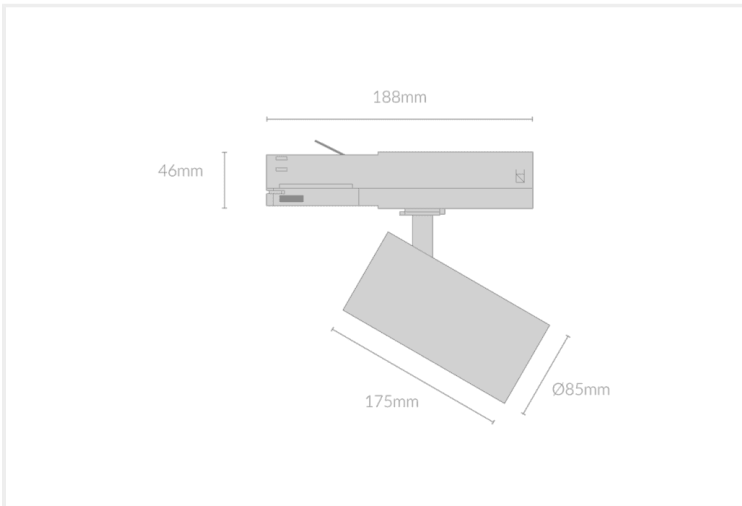

# MINO SPOT 85

MINO.S85.35.WHT.WHT.40.24.

Track Mounted

<b>Mounting</b>	Track 3-Circuit
<b>Wattage</b>	35W
<b>Voltage</b>	240V
<b>Dimensions</b>	(D) Ø85mm x (L) 175mm
<b>Finish</b>	White
<b>Inner Trim Finish</b>	White
<b>CCT</b>	4000K
<b>Beam Angle</b>	24°
<b>Material</b>	Aluminium
<b>IP Rating</b>	IP20
<b>Luminous Flux</b>	3025lm
<b>CRI</b>	>92+
<b>Colour Deviation</b>	<2 SDCM
<b>Lifetime</b>	50,000 hours
<b>Driver</b>	Remote

## Control Gear