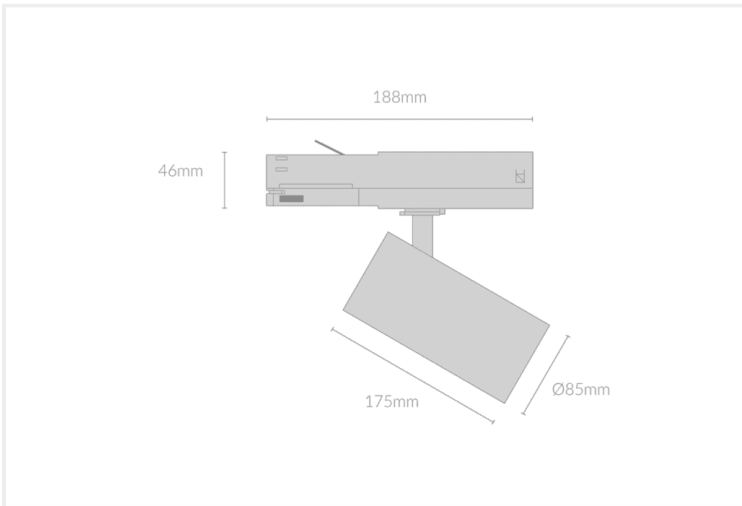

# MINO SPOT 85

MINO.S85.35.WHT.WHT.40.36.

Track Mounted

<b>Mounting</b>	Track 3-Circuit
<b>Wattage</b>	35W
<b>Voltage</b>	240V
<b>Dimensions</b>	(D) Ø85mm x (L) 175mm
<b>Finish</b>	White
<b>Inner Trim Finish</b>	White
<b>CCT</b>	4000K
<b>Beam Angle</b>	36°
<b>Material</b>	Aluminium
<b>IP Rating</b>	IP20
<b>Luminous Flux</b>	3025lm
<b>CRI</b>	>92+
<b>Colour Deviation</b>	<2 SDCM
<b>Lifetime</b>	50,000 hours
<b>Driver</b>	Remote

## Control Gear