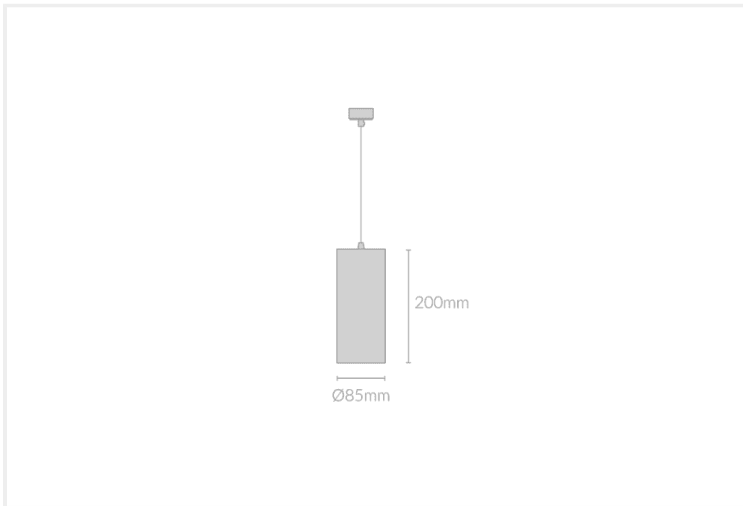

MINO SUSPENDED R85

MINO.SPR85.15.BLK.ATH.27.24.

Suspended

Mounting	Suspended
Wattage	15W
Voltage	240V
Dimensions	(D) Ø85mm x (H) 200mm
Finish	Black
Inner Trim Finish	Anthracite
CCT	2700K
Beam Angle	24°
Material	Aluminium
IP Rating	IP23
Luminous Flux	1330lm
CRI	>92+
Colour Deviation	<2 SDCM
Lifetime	50,000 hours
Warranty	5 years
Driver	In-built