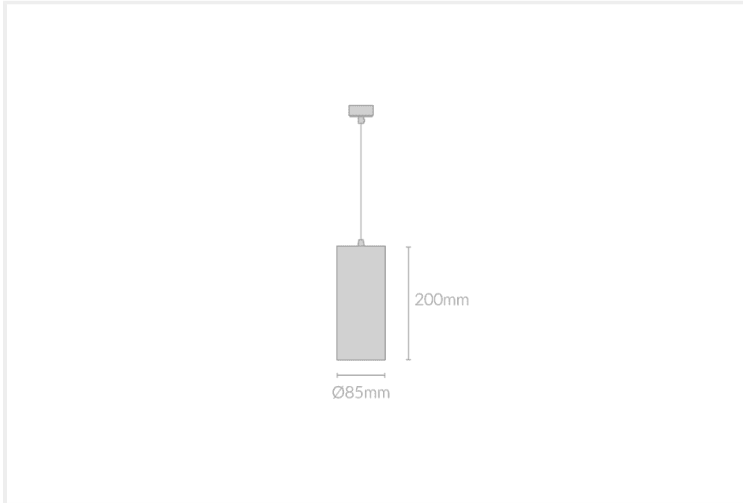

MINO SUSPENDED R85

MINO.SPR85.15.BLK.ATH.27.36.

Suspended

| | |
|--------------------------|-----------------------|
| Mounting | Suspended |
| Wattage | 15W |
| Voltage | 240V |
| Dimensions | (D) Ø85mm x (H) 200mm |
| Finish | Black |
| Inner Trim Finish | Anthracite |
| CCT | 2700K |
| Beam Angle | 36° |
| Material | Aluminium |
| IP Rating | IP23 |
| Luminous Flux | 1330lm |
| CRI | >92+ |
| Colour Deviation | <2 SDCM |
| Lifetime | 50,000 hours |
| Warranty | 5 years |
| Driver | In-built |