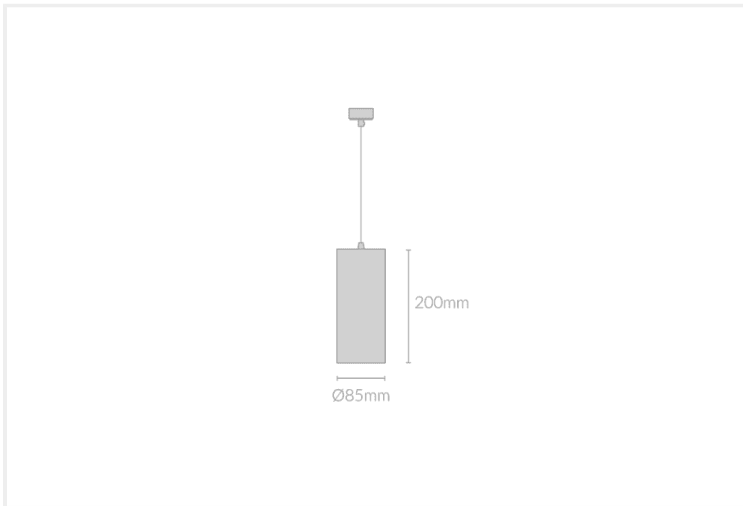

# MINO SUSPENDED R85

MINO.SPR85.15.BLK.ATH.27.60.

Suspended

|                          |                       |
|--------------------------|-----------------------|
| <b>Mounting</b>          | Suspended             |
| <b>Wattage</b>           | 15W                   |
| <b>Voltage</b>           | 240V                  |
| <b>Dimensions</b>        | (D) Ø85mm x (H) 200mm |
| <b>Finish</b>            | Black                 |
| <b>Inner Trim Finish</b> | Anthracite            |
| <b>CCT</b>               | 2700K                 |
| <b>Beam Angle</b>        | 60°                   |
| <b>Material</b>          | Aluminium             |
| <b>IP Rating</b>         | IP23                  |
| <b>Luminous Flux</b>     | 1330lm                |
| <b>CRI</b>               | >92+                  |
| <b>Colour Deviation</b>  | <2 SDCM               |
| <b>Lifetime</b>          | 50,000 hours          |
| <b>Warranty</b>          | 5 years               |
| <b>Driver</b>            | In-built              |