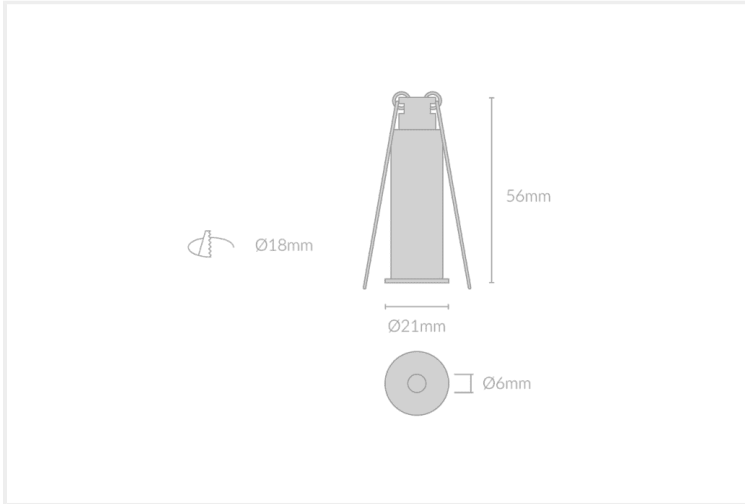

MIRO DOT MINI

MIRO.DM21.1.BLK..27.15.

Miro, Recessed

Mounting	Recessed
Wattage	1W
Voltage	DC48V
Dimensions	(D) Ø21mm x (H) 56mm
Cut Out Dimensions	(D) Ø18mm
Finish	Black
CCT	2700K
Beam Angle	15°
Material	Aluminium
Driver	Remote
IP Rating	IP20
UGR	<19
Luminous Flux	42lm
CRI	>92+
Colour Deviation	<2 SDCM
Lifetime	50,000 hours
Warranty	5 years
Luminaires Type	Recessed

Control Gear

Accessories

MIRO.DM21	1	BLK		27	15	
PRODUCT NAME	WATTAGE	FINISH	INNER TRIM FINISH	CCT	BEAM ANGLE	CONTROL GEAR