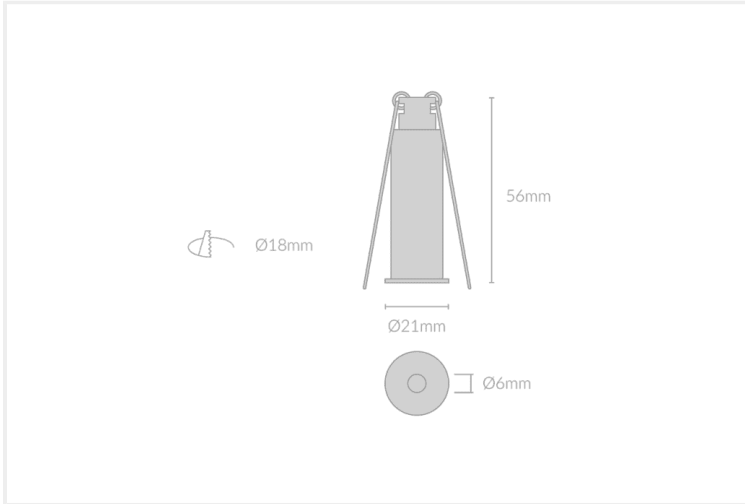

MIRO DOT MINI

MIRO.DM21.1.BLK..35.15.

Miro, Recessed

Mounting	Recessed
Wattage	1W
Voltage	DC48V
Dimensions	(D) Ø21mm x (H) 56mm
Cut Out Dimensions	(D) Ø18mm
Finish	Black
CCT	3500K
Beam Angle	15°
Material	Aluminium
Driver	Remote
IP Rating	IP20
UGR	<19
Luminous Flux	42lm
CRI	>92+
Colour Deviation	<2 SDCM
Lifetime	50,000 hours
Warranty	5 years
Luminaires Type	Recessed

Control Gear

Accessories

MIRO.DM21	1	BLK		35	15	
PRODUCT NAME	WATTAGE	FINISH	INNER TRIM FINISH	CCT	BEAM ANGLE	CONTROL GEAR