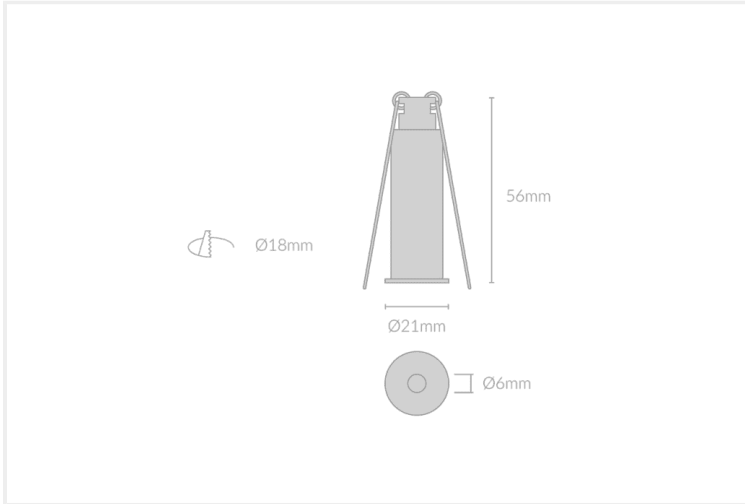

MIRO DOT MINI

MIRO.DM21.1.BLK..35.24.

Miro, Recessed

Mounting	Recessed
Wattage	1W
Voltage	DC48V
Dimensions	(D) Ø21mm x (H) 56mm
Cut Out Dimensions	(D) Ø18mm
Finish	Black
CCT	3500K
Beam Angle	24°
Material	Aluminium
Driver	Remote
IP Rating	IP20
UGR	<19
Luminous Flux	42lm
CRI	>92+
Colour Deviation	<2 SDCM
Lifetime	50,000 hours
Warranty	5 years
Luminaires Type	Recessed