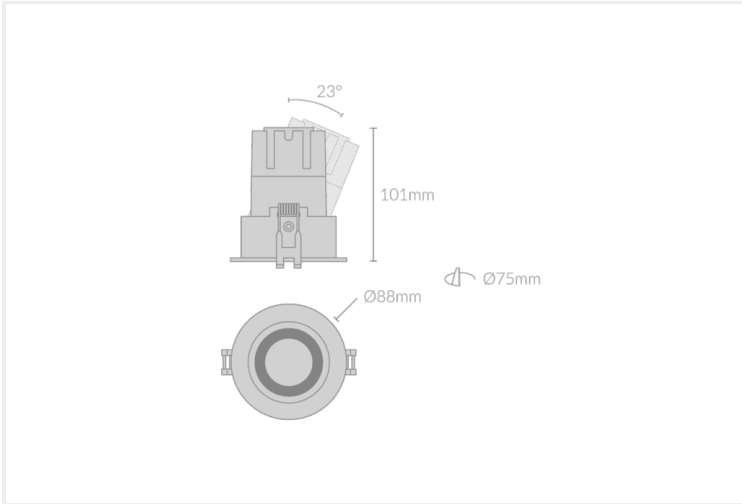

MODO ADJUSTABLE DEEP RECESSED R88

MODO.ADR088.15.BLK..27.38.

Recessed

Mounting	Recessed
Wattage	15W
Voltage	240V
Dimensions	(D) Ø88mm x (H) 101mm
Cut Out Dimensions	(D) Ø75mm
Finish	Black
CCT	2700K
Beam Angle	38°
Material	Aluminium
Driver	Remote
IP Rating	IP20
UGR	<19
Luminous Flux	1275lm
CRI	>92+
Colour Deviation	<2 SDCM
Lifetime	50,000 hours
Warranty	5 years
Luminaires Type	Recessed

Control Gear

Accessories

MODO.ADR088	15	BLK		27	38	
PRODUCT NAME	WATTAGE	FINISH	INNER TRIM FINISH	CCT	BEAM ANGLE	CONTROL GEAR