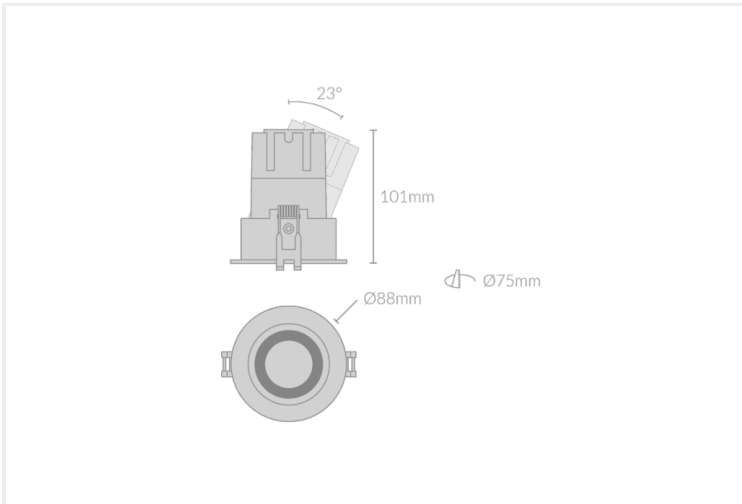

MODO ADJUSTABLE DEEP RECESSED R88

MODO.ADR088.15.BLK..30.15.

Recessed

Mounting	Recessed
Wattage	15W
Voltage	240V
Dimensions	(D) Ø88mm x (H) 101mm
Cut Out Dimensions	(D) Ø75mm
Finish	Black
CCT	3000K
Beam Angle	15°
Material	Aluminium
Driver	Remote
IP Rating	IP20
UGR	<19
Luminous Flux	1275lm
CRI	>92+
Colour Deviation	<2 SDCM
Lifetime	50,000 hours
Warranty	5 years
Luminaires Type	Recessed

Control Gear

Accessories

MODO.ADR088	15	BLK		30	15	
PRODUCT NAME	WATTAGE	FINISH	INNER TRIM FINISH	CCT	BEAM ANGLE	CONTROL GEAR