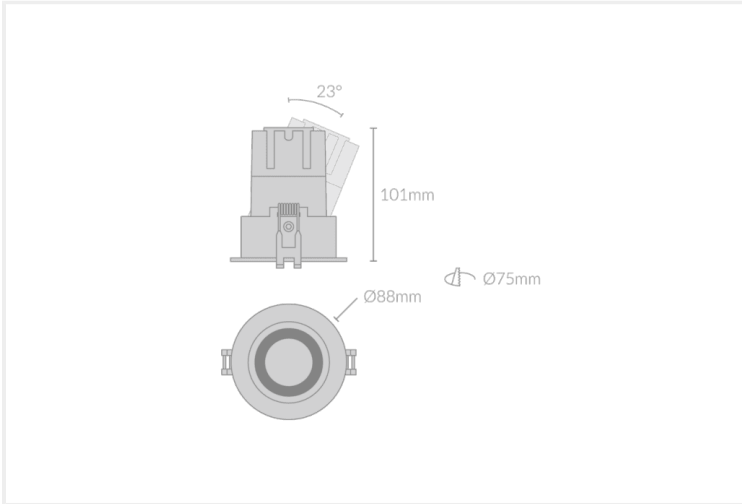

MODO ADJUSTABLE DEEP RECESSED R88

MODO.ADR088.15.BLK..30.24.

Recessed

Mounting	Recessed
Wattage	15W
Voltage	240V
Dimensions	(D) Ø88mm x (H) 101mm
Cut Out Dimensions	(D) Ø75mm
Finish	Black
CCT	3000K
Beam Angle	24°
Material	Aluminium
Driver	Remote
IP Rating	IP20
UGR	<19
Luminous Flux	1275lm
CRI	>92+
Colour Deviation	<2 SDCM
Lifetime	50,000 hours
Warranty	5 years
Luminaires Type	Recessed