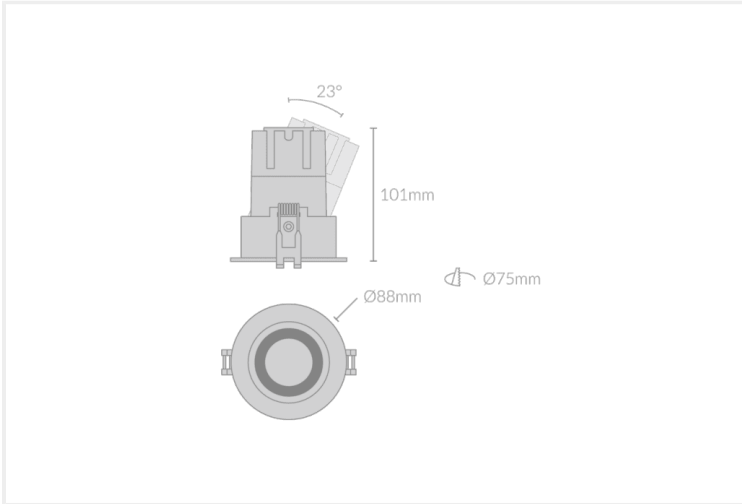

MODO ADJUSTABLE DEEP RECESSED R88

MODO.ADR088.9.WHT..30.24.

Recessed

Mounting	Recessed
Wattage	9W
Voltage	240V
Dimensions	(D) Ø88mm x (H) 124mm
Cut Out Dimensions	(D) Ø75mm
Finish	White
CCT	3000K
Beam Angle	24°
Material	Aluminium
IP Rating	IP20
UGR	<19
Luminous Flux	765lm
CRI	>92+
Colour Deviation	<2 SDCM
Lifetime	50,000 hours
Warranty	5 years
Luminaires Type	Recessed
Driver	Remote

Control Gear

Accessories

MODO.ADR088	9	WHT		30	24	
PRODUCT NAME	WATTAGE	FINISH	INNER TRIM FINISH	CCT	BEAM ANGLE	CONTROL GEAR