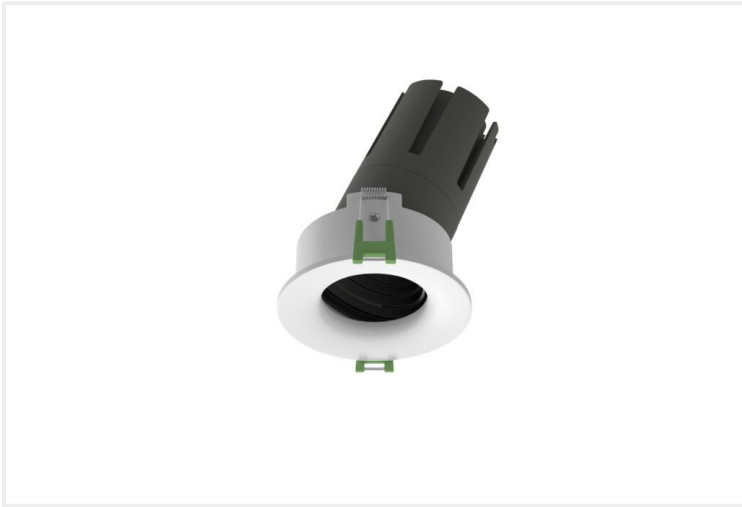

MODO ADJUSTABLE DEEP RECESSED R88

MODO.ADR088.9.WHT..30.24.

Recessed

Mounting	Recessed
Wattage	9W
Voltage	240V
Dimensions	(D) Ø88mm x (H) 124mm
Cut Out Dimensions	(D) Ø75mm
Finish	White
CCT	3000K
Beam Angle	24°
Material	Aluminium
IP Rating	IP20
UGR	<19
Luminous Flux	765lm
CRI	>92+
Colour Deviation	<2 SDCM
Lifetime	50,000 hours
Warranty	5 years
Luminaires Type	Recessed
Driver	Remote

Control Gear

Accessories

MODO.ADR088	9	WHT		30	24	
PRODUCT NAME	WATTAGE	FINISH	INNER TRIM FINISH	CCT	BEAM ANGLE	CONTROL GEAR