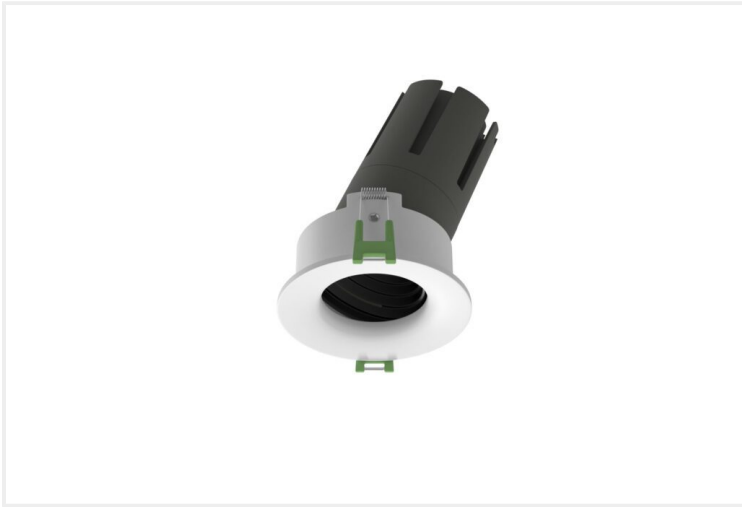

MODO ADJUSTABLE DEEP RECESSED R88

MODO.ADR088.9.WHT..30.38.

Recessed

Mounting	Recessed
Wattage	9W
Voltage	240V
Dimensions	(D) Ø88mm x (H) 124mm
Cut Out Dimensions	(D) Ø75mm
Finish	White
CCT	3000K
Beam Angle	38°
Material	Aluminium
IP Rating	IP20
UGR	<19
Luminous Flux	765lm
CRI	>92+
Colour Deviation	<2 SDCM
Lifetime	50,000 hours
Warranty	5 years
Luminaires Type	Recessed
Driver	Remote