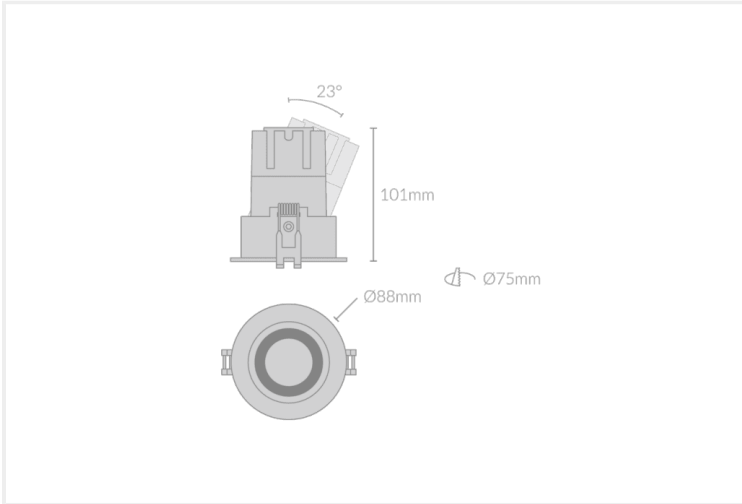

MODO ADJUSTABLE DEEP RECESSED R88

MODO.ADR088.9.WHT..30.38.

Recessed

Mounting	Recessed
Wattage	9W
Voltage	240V
Dimensions	(D) Ø88mm x (H) 124mm
Cut Out Dimensions	(D) Ø75mm
Finish	White
CCT	3000K
Beam Angle	38°
Material	Aluminium
IP Rating	IP20
UGR	<19
Luminous Flux	765lm
CRI	>92+
Colour Deviation	<2 SDCM
Lifetime	50,000 hours
Warranty	5 years
Luminaires Type	Recessed
Driver	Remote