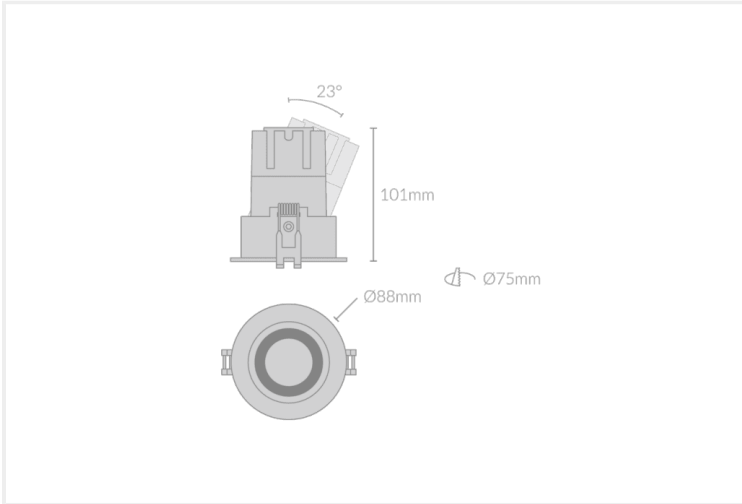

MODO ADJUSTABLE DEEP RECESSED R88

MODO.ADR088.9.WHT..40.24.

Recessed

Mounting	Recessed
Wattage	9W
Voltage	240V
Dimensions	(D) Ø88mm x (H) 124mm
Cut Out Dimensions	(D) Ø75mm
Finish	White
CCT	4000K
Beam Angle	24°
Material	Aluminium
IP Rating	IP20
UGR	<19
Luminous Flux	765lm
CRI	>92+
Colour Deviation	<2 SDCM
Lifetime	50,000 hours
Warranty	5 years
Luminaires Type	Recessed

Control Gear

Accessories

MODO.ADR088	9	WHT		40	24	
PRODUCT NAME	WATTAGE	FINISH	INNER TRIM FINISH	CCT	BEAM ANGLE	CONTROL GEAR