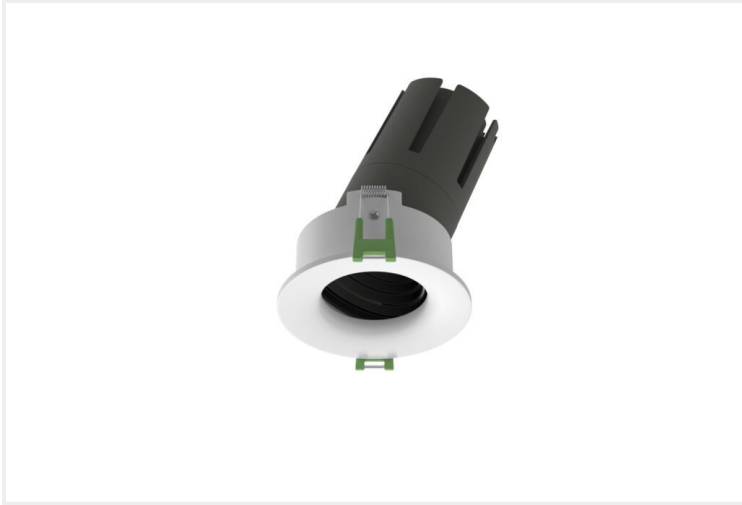

MODO ADJUSTABLE DEEP RECESSED R88

MODO.ADR088.9.WHT..40.24.

Recessed

Mounting	Recessed
Wattage	9W
Voltage	240V
Dimensions	(D) Ø88mm x (H) 124mm
Cut Out Dimensions	(D) Ø75mm
Finish	White
CCT	4000K
Beam Angle	24°
Material	Aluminium
IP Rating	IP20
UGR	<19
Luminous Flux	765lm
CRI	>92+
Colour Deviation	<2 SDCM
Lifetime	50,000 hours
Warranty	5 years
Luminaires Type	Recessed

Control Gear

Accessories

MODO.ADR088	9	WHT		40	24	
PRODUCT NAME	WATTAGE	FINISH	INNER TRIM FINISH	CCT	BEAM ANGLE	CONTROL GEAR