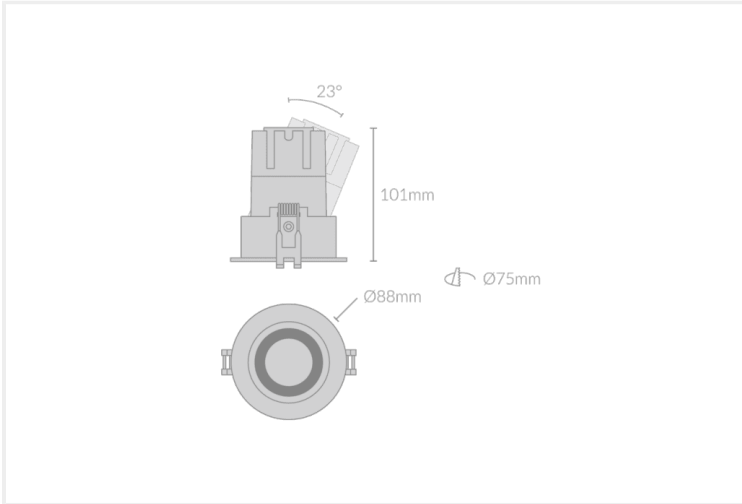

MODO ADJUSTABLE DEEP RECESSED R88

MODO.ADR088.9.WHT..40.38.

Recessed

Mounting	Recessed
Wattage	9W
Voltage	240V
Dimensions	(D) Ø88mm x (H) 124mm
Cut Out Dimensions	(D) Ø75mm
Finish	White
CCT	4000K
Beam Angle	38°
Material	Aluminium
IP Rating	IP20
UGR	<19
Luminous Flux	765lm
CRI	>92+
Colour Deviation	<2 SDCM
Lifetime	50,000 hours
Warranty	5 years
Luminaires Type	Recessed