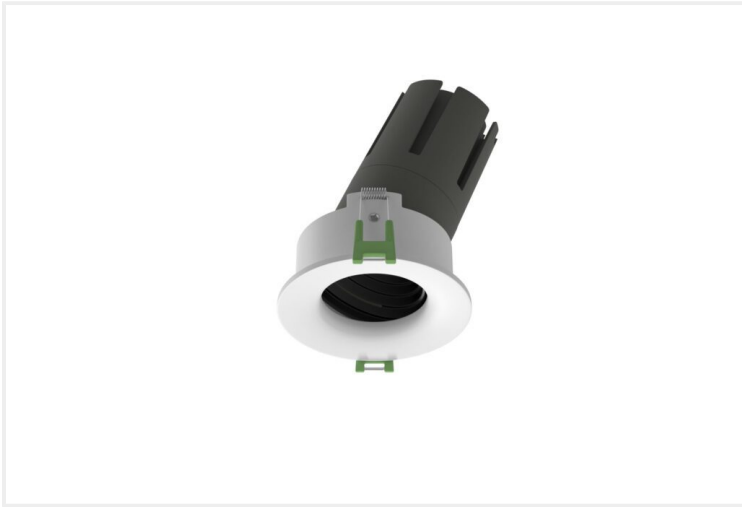

MODO ADJUSTABLE DEEP RECESSED R88

MODO.ADR088.9.WHT..40.38.

Recessed

Mounting	Recessed
Wattage	9W
Voltage	240V
Dimensions	(D) Ø88mm x (H) 124mm
Cut Out Dimensions	(D) Ø75mm
Finish	White
CCT	4000K
Beam Angle	38°
Material	Aluminium
IP Rating	IP20
UGR	<19
Luminous Flux	765lm
CRI	>92+
Colour Deviation	<2 SDCM
Lifetime	50,000 hours
Warranty	5 years
Luminaires Type	Recessed