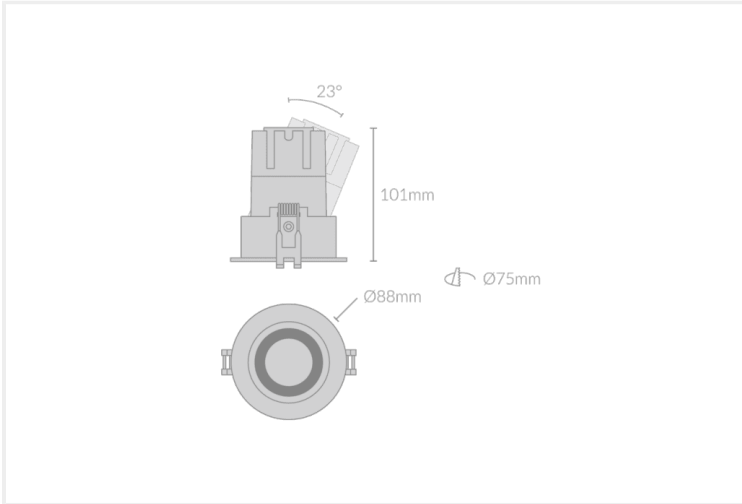

MODO ADJUSTABLE DEEP RECESSED R88

MODO.ADR088.9.WHT..40.55.

Recessed

Mounting	Recessed
Wattage	9W
Voltage	240V
Dimensions	(D) Ø88mm x (H) 124mm
Cut Out Dimensions	(D) Ø75mm
Finish	White
CCT	4000K
Beam Angle	55°
Material	Aluminium
IP Rating	IP20
UGR	<19
Luminous Flux	765lm
CRI	>92+
Colour Deviation	<2 SDCM
Lifetime	50,000 hours
Warranty	5 years
Luminaires Type	Recessed

Control Gear

Accessories

MODO.ADR088	9	WHT		40	55	
PRODUCT NAME	WATTAGE	FINISH	INNER TRIM FINISH	CCT	BEAM ANGLE	CONTROL GEAR