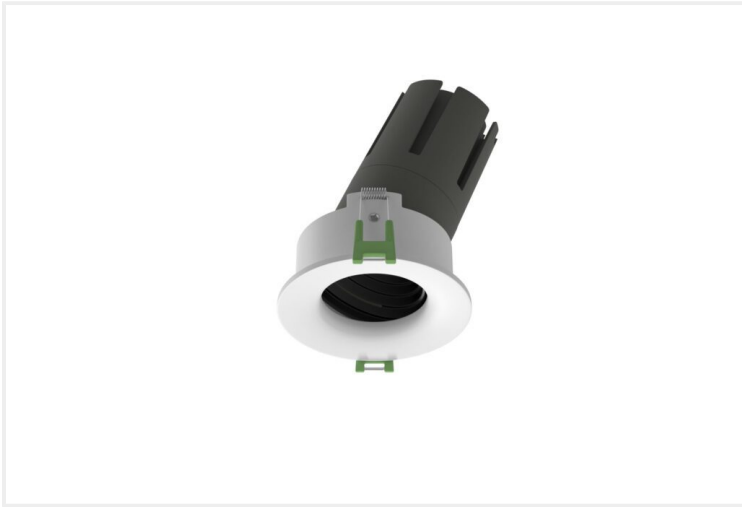

MODO ADJUSTABLE DEEP RECESSED R88

MODO.ADR088.9.WHT..40.55.

Recessed

Mounting	Recessed
Wattage	9W
Voltage	240V
Dimensions	(D) Ø88mm x (H) 124mm
Cut Out Dimensions	(D) Ø75mm
Finish	White
CCT	4000K
Beam Angle	55°
Material	Aluminium
IP Rating	IP20
UGR	<19
Luminous Flux	765lm
CRI	>92+
Colour Deviation	<2 SDCM
Lifetime	50,000 hours
Warranty	5 years
Luminaires Type	Recessed

Control Gear

Accessories

MODO.ADR088	9	WHT		40	55	
PRODUCT NAME	WATTAGE	FINISH	INNER TRIM FINISH	CCT	BEAM ANGLE	CONTROL GEAR