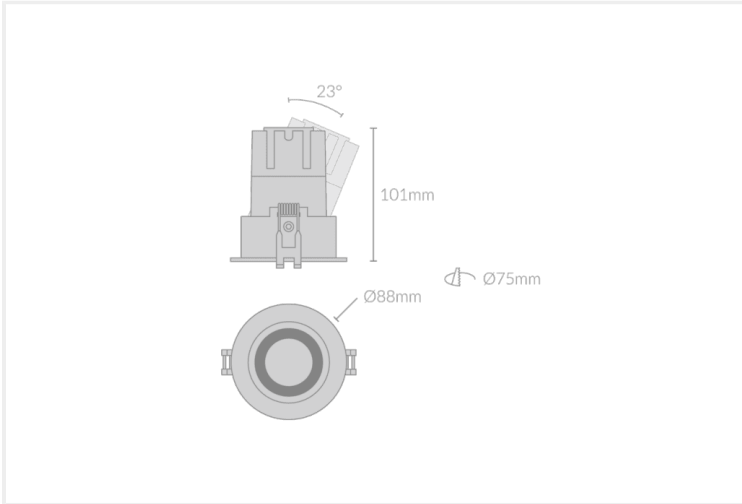

MODO ADJUSTABLE DEEP RECESSED R88

MODO.ADR088.9.BLK..27.38.

Recessed

Mounting	Recessed
Wattage	9W
Voltage	240V
Dimensions	(D) Ø88mm x (H) 101mm
Cut Out Dimensions	(D) Ø75mm
Finish	Black
CCT	2700K
Beam Angle	38°
Material	Aluminium
IP Rating	IP20
UGR	<19
Luminous Flux	765lm
CRI	>92+
Colour Deviation	<2 SDCM
Lifetime	50,000 hours
Warranty	5 years
Luminaires Type	Recessed
Driver	Remote