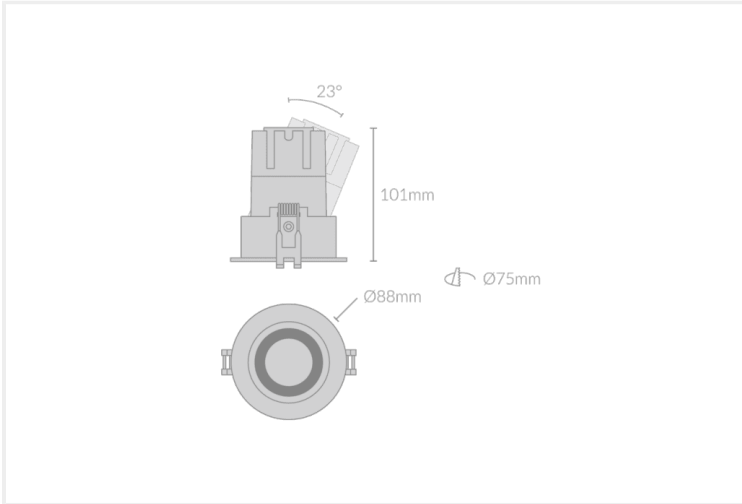

MODO ADJUSTABLE DEEP RECESSED R88

MODO.ADR088.9.BLK..30.15.

Recessed

Mounting	Recessed
Wattage	9W
Voltage	240V
Dimensions	(D) Ø88mm x (H) 101mm
Cut Out Dimensions	(D) Ø75mm
Finish	Black
CCT	3000K
Beam Angle	15°
Material	Aluminium
IP Rating	IP20
UGR	<19
Luminous Flux	765lm
CRI	>92+
Colour Deviation	<2 SDCM
Lifetime	50,000 hours
Warranty	5 years
Luminaires Type	Recessed
Driver	Remote

Control Gear

Accessories

MODO.ADR088	9	BLK		30	15	
PRODUCT NAME	WATTAGE	FINISH	INNER TRIM FINISH	CCT	BEAM ANGLE	CONTROL GEAR