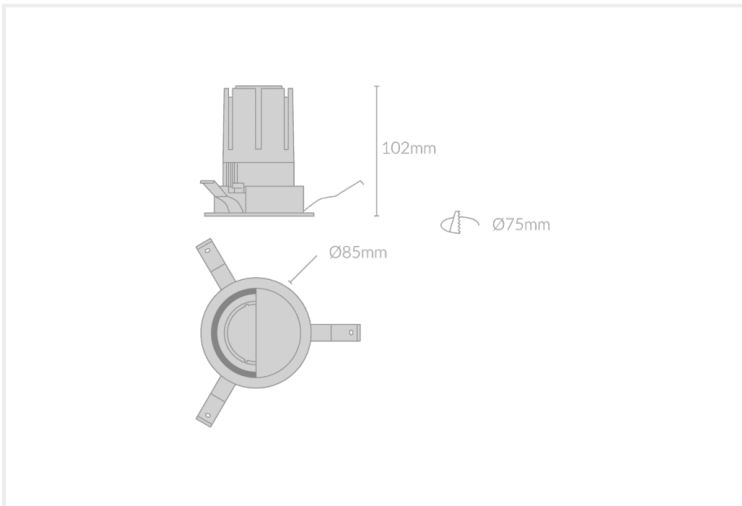

MODO ANTI-GLARE ADJUSTABLE WALL WASHER R85

MODO.AGAWWR085.15.BLK.ATH.30.WWH.

Recessed

Mounting	Recessed
Wattage	15W
Voltage	240V
Dimensions	(D) Ø85mm x (H) 102mm
Cut Out Dimensions	(D) Ø75mm
Finish	Black
Inner Trim Finish	Anthracite
CCT	3000K
Beam Angle	Wall Wash
Material	Aluminium
Driver	Remote
IP Rating	IP20
UGR	<19
Luminous Flux	1275lm
CRI	>92+
Colour Deviation	<2 SDCM
Lifetime	50,000 hours
Warranty	5 years
Luminaires Type	Recessed