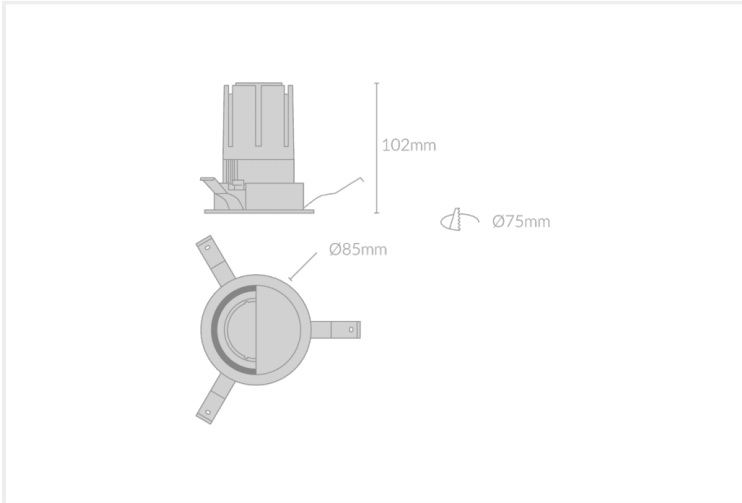

MODO ANTI-GLARE ADJUSTABLE WALL WASHER R85

MODO.AGAWWR085.15.BLK.CHM.30.WWH.

Recessed

Mounting	Recessed
Wattage	15W
Voltage	240V
Dimensions	(D) Ø85mm x (H) 102mm
Cut Out Dimensions	(D) Ø75mm
Finish	Black
Inner Trim Finish	Chrome
CCT	3000K
Beam Angle	Wall Wash
Material	Aluminium
Driver	Remote
IP Rating	IP20
UGR	<19
Luminous Flux	1275lm
CRI	>92+
Colour Deviation	<2 SDCM
Lifetime	50,000 hours
Warranty	5 years
Luminaires Type	Recessed