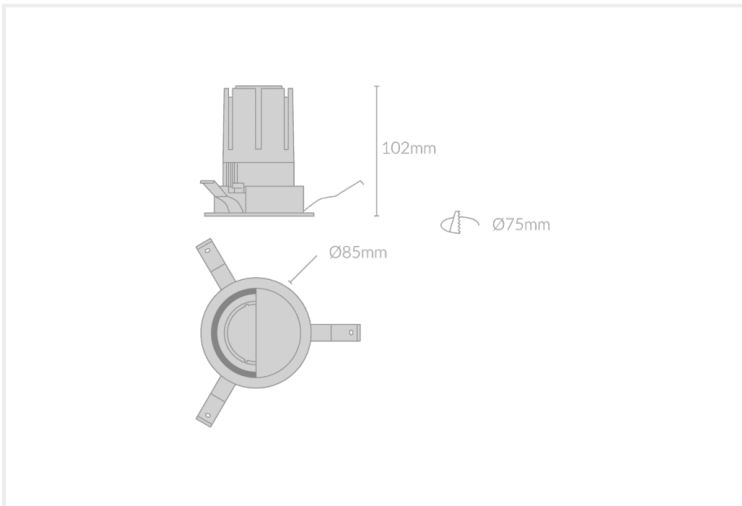

MODO ANTI-GLARE ADJUSTABLE WALL WASHER R85

MODO.AGAWWR085.15.BLK.CHM.40.WWH.

Recessed

Mounting	Recessed
Wattage	15W
Voltage	240V
Dimensions	(D) Ø85mm x (H) 102mm
Cut Out Dimensions	(D) Ø75mm
Finish	Black
Inner Trim Finish	Chrome
CCT	4000K
Beam Angle	Wall Wash
Material	Aluminium
Driver	Remote
IP Rating	IP20
UGR	<19
Luminous Flux	1275lm
CRI	>92+
Colour Deviation	<2 SDCM
Lifetime	50,000 hours
Warranty	5 years
Luminaires Type	Recessed