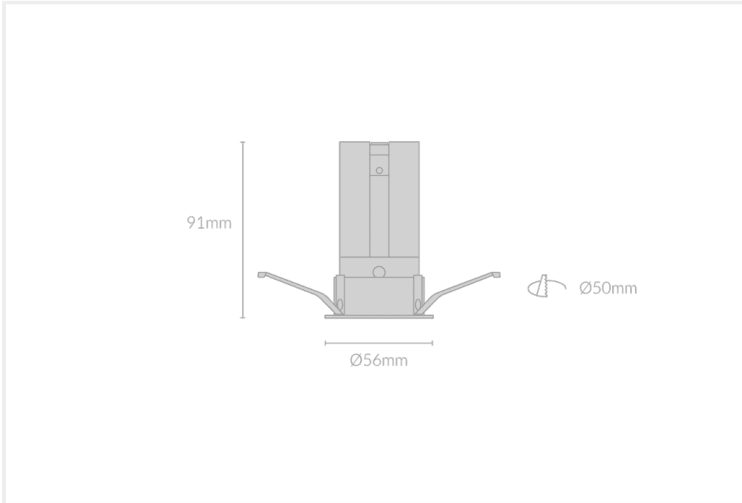

MODO ANTI-GLARE DEEP RECESSED R56

MODO.AGDRR56.8.BLK.CHM.27.15.

Collections, **Modo**, Recessed

Mounting	Recessed
Wattage	8W
Voltage	240V
Dimensions	(D) Ø38mm x (H) 83mm
Cut Out Dimensions	(D) Ø35mm
Finish	Black
Inner Trim Finish	Chrome
CCT	2700K
Beam Angle	15°
Material	Aluminium
IP Rating	IP20
UGR	<19
Luminous Flux	717lm
CRI	>92+
Colour Deviation	<2 SDCM
Lifetime	50,000 hours
Warranty	5 years
Driver	Remote

Control Gear

Accessories

MODO.AGDRR56	8	BLK	CHM	27	15	
PRODUCT NAME	WATTAGE	FINISH	INNER TRIM FINISH	CCT	BEAM ANGLE	CONTROL GEAR