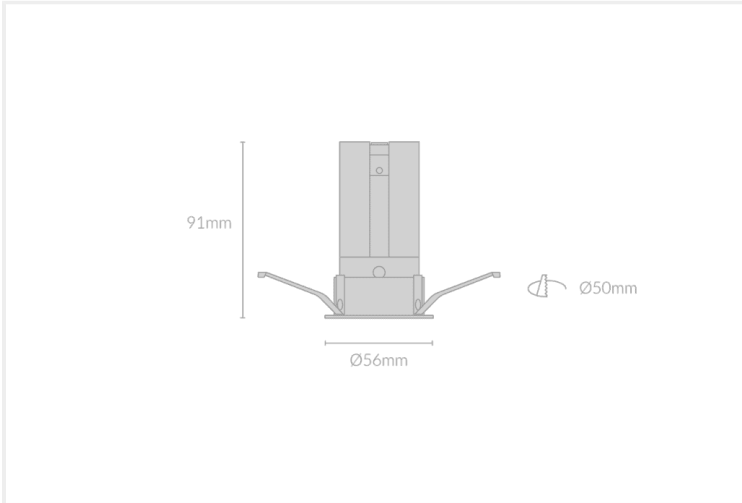

MODO ANTI-GLARE DEEP RECESSED R56

MODO.AGDRR56.8.BLK.CHM.27.36.

Collections, Modò, Recessed

Mounting	Recessed
Wattage	8W
Voltage	240V
Dimensions	(D) Ø38mm x (H) 83mm
Cut Out Dimensions	(D) Ø35mm
Finish	Black
Inner Trim Finish	Chrome
CCT	2700K
Beam Angle	36°
Material	Aluminium
IP Rating	IP20
UGR	<19
Luminous Flux	717lm
CRI	>92+
Colour Deviation	<2 SDCM
Lifetime	50,000 hours
Warranty	5 years
Driver	Remote