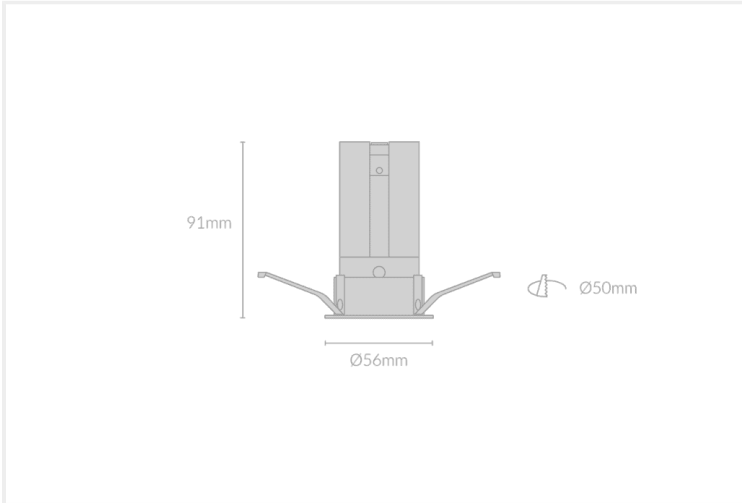

MODO ANTI-GLARE DEEP RECESSED R56

MODO.AGDRR56.8.BLK.CHM.30.24.

Collections, **Modo**, Recessed

Mounting	Recessed
Wattage	8W
Voltage	240V
Dimensions	(D) Ø38mm x (H) 83mm
Cut Out Dimensions	(D) Ø35mm
Finish	Black
Inner Trim Finish	Chrome
CCT	3000K
Beam Angle	24°
Material	Aluminium
IP Rating	IP20
UGR	<19
Luminous Flux	717lm
CRI	>92+
Colour Deviation	<2 SDCM
Lifetime	50,000 hours
Warranty	5 years
Driver	Remote