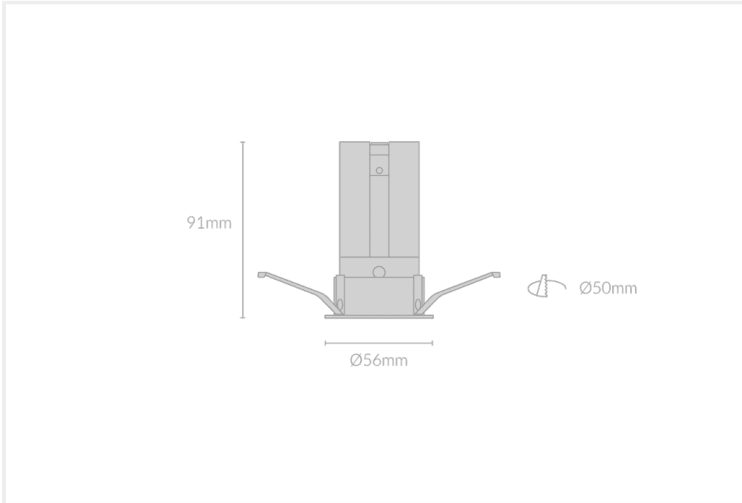

MODO ANTI-GLARE DEEP RECESSED R56

MODO.AGDRR56.8.BLK.CHM.30.36.

Collections, **Modo**, Recessed

Mounting	Recessed
Wattage	8W
Voltage	240V
Dimensions	(D) Ø38mm x (H) 83mm
Cut Out Dimensions	(D) Ø35mm
Finish	Black
Inner Trim Finish	Chrome
CCT	3000K
Beam Angle	36°
Material	Aluminium
IP Rating	IP20
UGR	<19
Luminous Flux	717lm
CRI	>92+
Colour Deviation	<2 SDCM
Lifetime	50,000 hours
Warranty	5 years
Driver	Remote