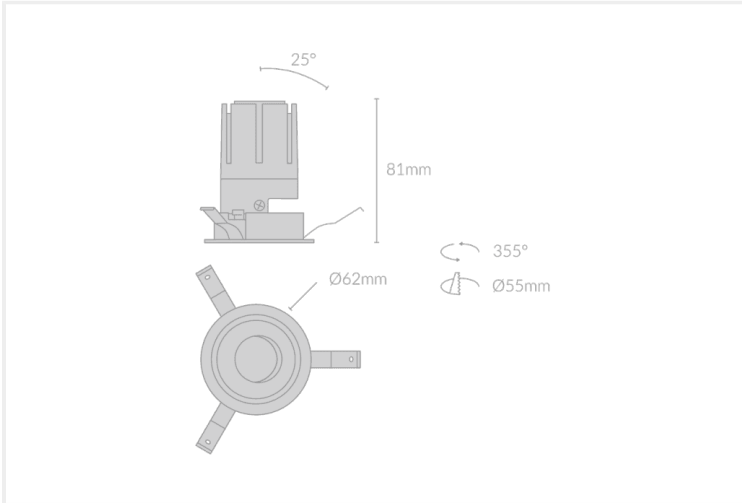

MODO ANTI-GLARE FIXED R62

MODO.AGFR062.6.BLK.ATH.27.20.

Collections, Modò, Recessed

Mounting	Recessed
Wattage	6W
Voltage	240V
Dimensions	(D) Ø62mm x (H) 81mm
Cut Out Dimensions	(D) Ø55mm
Finish	Black
Inner Trim Finish	Anthracite
CCT	2700K
Beam Angle	20°
Material	Aluminium
IP Rating	IP20
UGR	<19
Luminous Flux	510lm
CRI	>92+
Colour Deviation	<2 SDCM
Lifetime	50,000 hours
Warranty	5 years
Driver	Remote