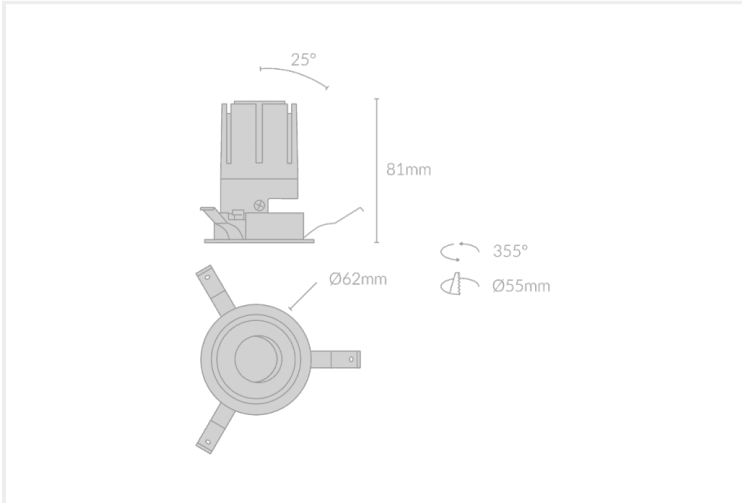

MODO ANTI-GLARE FIXED R62

MODO.AGFR062.6.BLK.ATH.27.35.

Collections, Modò, Recessed

Mounting	Recessed
Wattage	6W
Voltage	240V
Dimensions	(D) Ø62mm x (H) 81mm
Cut Out Dimensions	(D) Ø55mm
Finish	Black
Inner Trim Finish	Anthracite
CCT	2700K
Beam Angle	35°
Material	Aluminium
IP Rating	IP20
UGR	<19
Luminous Flux	510lm
CRI	>92+
Colour Deviation	<2 SDCM
Lifetime	50,000 hours
Warranty	5 years
Driver	Remote