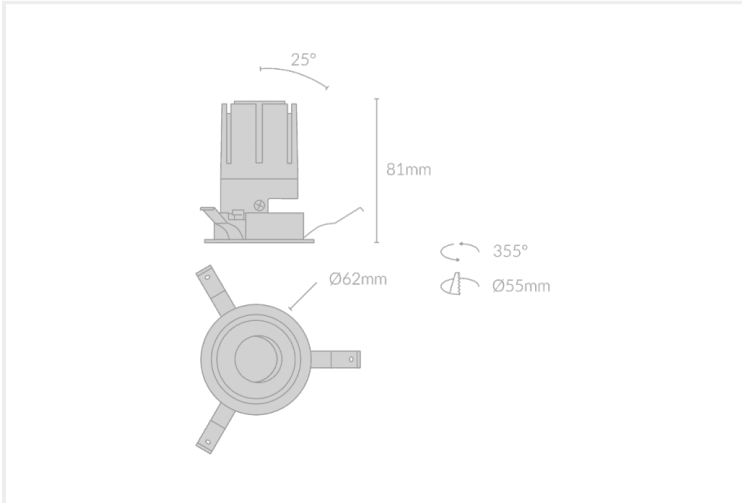

MODO ANTI-GLARE FIXED R62

MODO.AGFR062.6.BLK.ATH.30.35.

Collections, Modò, Recessed

Mounting	Recessed
Wattage	6W
Voltage	240V
Dimensions	(D) Ø62mm x (H) 81mm
Cut Out Dimensions	(D) Ø55mm
Finish	Black
Inner Trim Finish	Anthracite
CCT	3000K
Beam Angle	35°
Material	Aluminium
IP Rating	IP20
UGR	<19
Luminous Flux	510lm
CRI	>92+
Colour Deviation	<2 SDCM
Lifetime	50,000 hours
Warranty	5 years
Driver	Remote