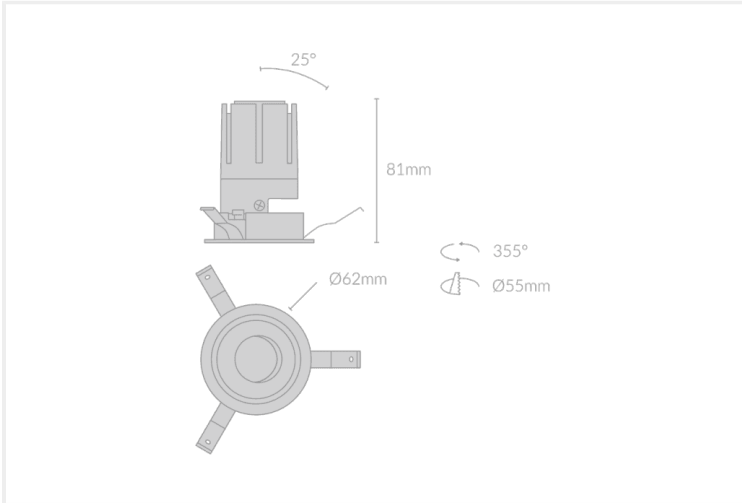

MODO ANTI-GLARE FIXED R62

MODO.AGFR062.6.BLK.ATH.35.35.

Collections, Modò, Recessed

Mounting	Recessed
Wattage	6W
Voltage	240V
Dimensions	(D) Ø62mm x (H) 81mm
Cut Out Dimensions	(D) Ø55mm
Finish	Black
Inner Trim Finish	Anthracite
CCT	3500K
Beam Angle	35°
Material	Aluminium
IP Rating	IP20
UGR	<19
Luminous Flux	510lm
CRI	>92+
Colour Deviation	<2 SDCM
Lifetime	50,000 hours
Warranty	5 years
Driver	Remote