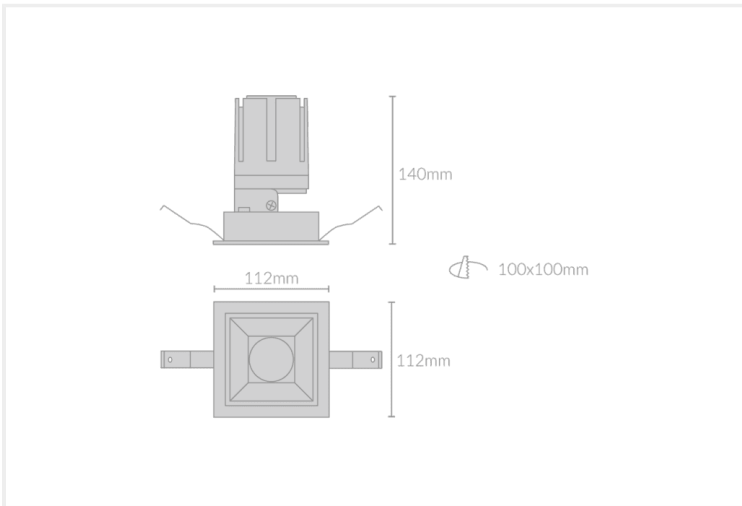

MODO ANTI-GLARE FIXED S112

MODO.AGFS112.24.BLK.ATH.27.15.

Collections, Modò, Recessed

Mounting	Recessed
Wattage	24W
Voltage	240V
Dimensions	(W) 112mm x (H) 140mm x (L) 112mm
Cut Out Dimensions	(W) 100mm x (L) 100mm
Finish	Black
Inner Trim Finish	Anthracite
CCT	2700K
Beam Angle	15°
Material	Aluminium
IP Rating	IP20
CRI	>92+
UGR	<19
Luminous Flux	2040lm
Colour Deviation	<2 SDCM
Lifetime	50,000 hours
Warranty	5 years
Driver	Remote