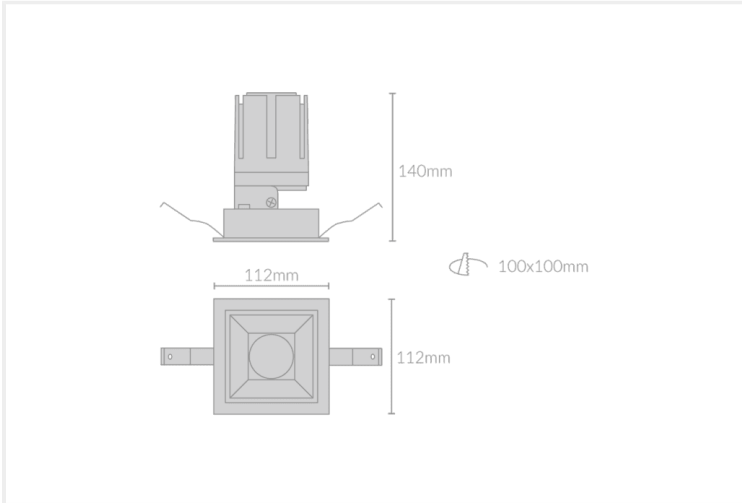

MODO ANTI-GLARE FIXED S112

MODO.AGFS112.24.BLK.ATH.27.24.

Collections, Modò, Recessed

Mounting	Recessed
Wattage	24W
Voltage	240V
Dimensions	(W) 112mm x (H) 140mm x (L) 112mm
Cut Out Dimensions	(W) 100mm x (L) 100mm
Finish	Black
Inner Trim Finish	Anthracite
CCT	2700K
Beam Angle	24°
Material	Aluminium
IP Rating	IP20
CRI	>92+
UGR	<19
Luminous Flux	2040lm
Colour Deviation	<2 SDCM
Lifetime	50,000 hours
Warranty	5 years
Driver	Remote