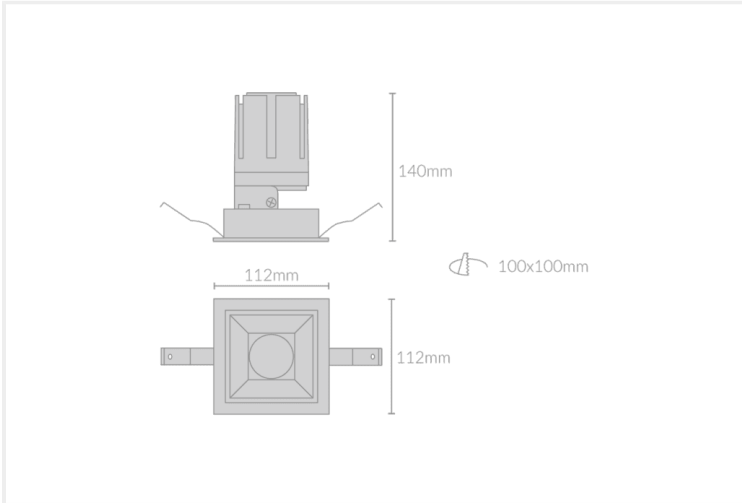

MODO ANTI-GLARE FIXED S112

MODO.AGFS112.24.BLK.ATH.27.38.

Collections, Modò, Recessed

Mounting	Recessed
Wattage	24W
Voltage	240V
Dimensions	(W) 112mm x (H) 140mm x (L) 112mm
Cut Out Dimensions	(W) 100mm x (L) 100mm
Finish	Black
Inner Trim Finish	Anthracite
CCT	2700K
Beam Angle	38°
Material	Aluminium
IP Rating	IP20
CRI	>92+
UGR	<19
Luminous Flux	2040lm
Colour Deviation	<2 SDCM
Lifetime	50,000 hours
Warranty	5 years
Driver	Remote