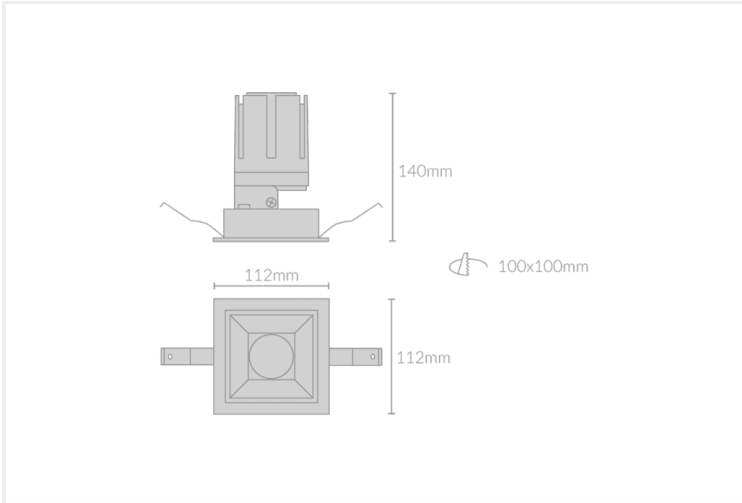

MODO ANTI-GLARE FIXED S112

MODO.AGFS112.24.BLK.ATH.30.24.

Collections, Modò, Recessed

Mounting	Recessed
Wattage	24W
Voltage	240V
Dimensions	(W) 112mm x (H) 140mm x (L) 112mm
Cut Out Dimensions	(W) 100mm x (L) 100mm
Finish	Black
Inner Trim Finish	Anthracite
CCT	3000K
Beam Angle	24°
Material	Aluminium
IP Rating	IP20
CRI	>92+
UGR	<19
Luminous Flux	2040lm
Colour Deviation	<2 SDCM
Lifetime	50,000 hours
Warranty	5 years
Driver	Remote