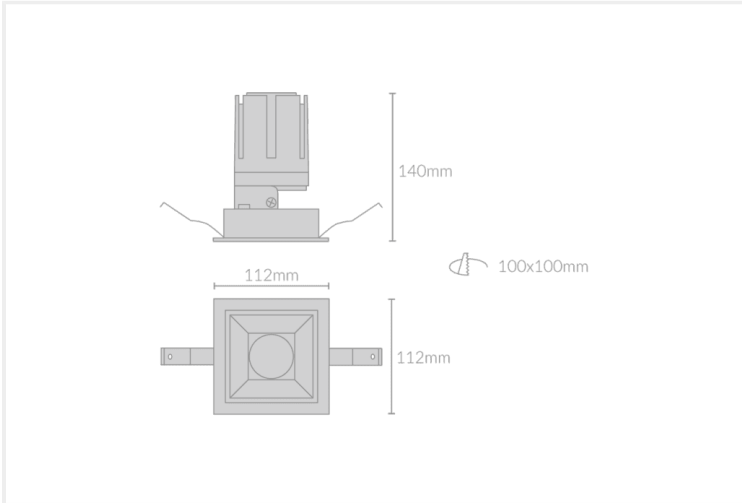

MODO ANTI-GLARE FIXED S112

MODO.AGFS112.24.BLK.ATH.30.38.

Collections, Modò, Recessed

Mounting	Recessed
Wattage	24W
Voltage	240V
Dimensions	(W) 112mm x (H) 140mm x (L) 112mm
Cut Out Dimensions	(W) 100mm x (L) 100mm
Finish	Black
Inner Trim Finish	Anthracite
CCT	3000K
Beam Angle	38°
Material	Aluminium
IP Rating	IP20
CRI	>92+
UGR	<19
Luminous Flux	2040lm
Colour Deviation	<2 SDCM
Lifetime	50,000 hours
Warranty	5 years
Driver	Remote