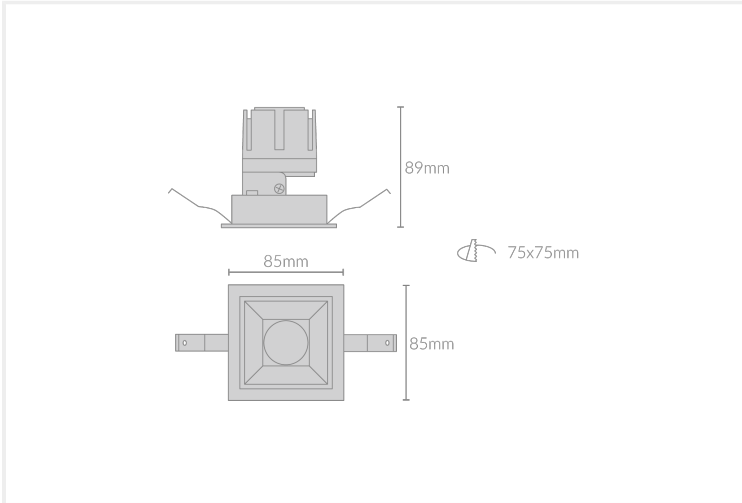

MODO ANTI-GLARE FIXED S85

MODO.AGFS085.9.BLK.ATH.27.24.

Collections, Modò, Recessed

| | |
|---------------------------|--------------------------------|
| Mounting | Recessed |
| Wattage | 9W |
| Voltage | 240V |
| Dimensions | (W) 85mm x (L) 85mm x (H) 89mm |
| Cut Out Dimensions | (W) 75mm x (L) 75mm |
| Finish | Black |
| Inner Trim Finish | Anthracite |
| CCT | 2700K |
| Beam Angle | 24° |
| Material | Aluminium |
| IP Rating | IP20 |
| UGR | <19 |
| Luminous Flux | 765lm |
| CRI | >92+ |
| Colour Deviation | <2 SDCM |
| Lifetime | 50,000 hours |
| Warranty | 5 years |
| Luminaires Type | Recessed |
| Driver | Remote |