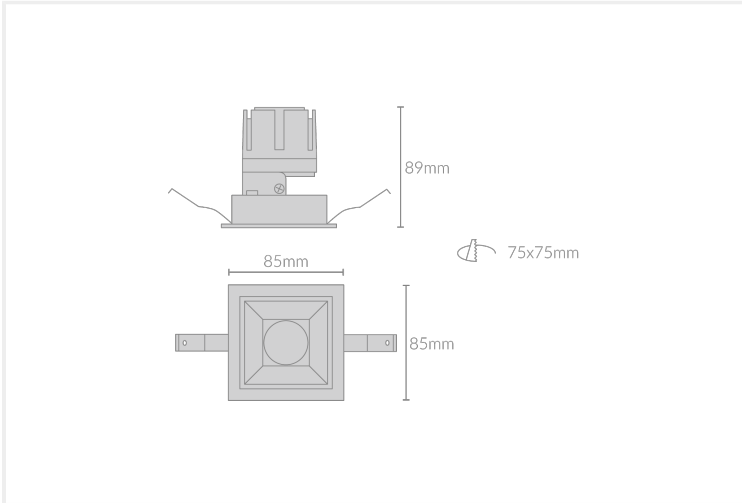

MODO ANTI-GLARE FIXED S85

MODO.AGFS085.9.BLK.ATH.27.38.

Collections, Modò, Recessed

Mounting	Recessed
Wattage	9W
Voltage	240V
Dimensions	(W) 85mm x (L) 85mm x (H) 89mm
Cut Out Dimensions	(W) 75mm x (L) 75mm
Finish	Black
Inner Trim Finish	Anthracite
CCT	2700K
Beam Angle	38°
Material	Aluminium
IP Rating	IP20
UGR	<19
Luminous Flux	765lm
CRI	>92+
Colour Deviation	<2 SDCM
Lifetime	50,000 hours
Warranty	5 years
Luminaires Type	Recessed
Driver	Remote